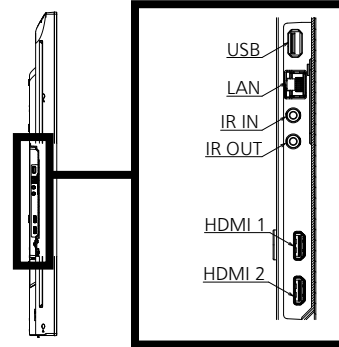

H : HDMI (HDMI 1, HDMI 2)

*3 : Based on VESA CVT-RB (Reduced Blanking) standard

*4 : Signals with ● in the plug and play compatible signal column is the signal described in the EDID (extended display identification data) of the display. For the signals without ● in the plug and play compatible signal column, the resolution may not be selected on the computer even if the display is supporting it.

Drawing of terminals

View from back

Magnified figure of terminal b

SECTION B-B

Magnified figure of terminal a

SECTION A-A

Sectional view of terminal a
(AUDIO OUT / AUDIO IN / VIDEO AV IN / SERIAL IN / PC IN / DVI-D IN)