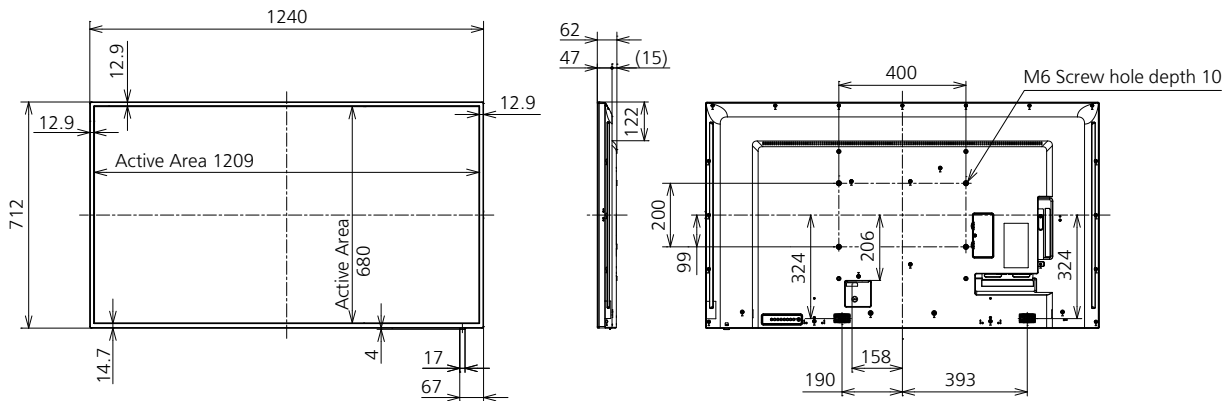

STANDARD (CERTIFICATIONS)

SAFETY REGULATIONS	IEC60950-1 EU:EN60950-1:2006 + A11:2009 + A1:2010 + A12:2011+A2:2013 BEAB approval AS/NZS Deviation
RADIATION REGULATIONS	EN55032:2012+AC:2013 (CLASS A) EN55024:2010, EN61000-3-2:2014, EN61000-3-3:2013 AS/NZS CISPR32:2013 RCM Mark

REMOTE CONTROL TRANSMITTER

Power Requirements	DC 3 V (2 x AAA Size batteries)
Operating distance	Approx. 7 m*
Weight	Approx. 63 g including batteries
Dimensions (W x H x D)	48 x 134 x 20 mm

*When operated directly in front of receptor.

INCLUDED ACCESSORIES

- Remote Control - Batteries (AAA size) x 2
- AC cord (approx. 1.8 m) - 4-pole mini plug conversion cable
- Clamper x 3 - USB Memory cover x 1
- CD-ROM / User Manual - Operating Instruction Book

COMPATIBLE SOFTWARE

Multi Monitoring & Control Software	Ver 2.1 or later
CMS Content Management Software	Ver 3.0 or later
Video Wall Manager	Ver1.9 or later

OPTIONAL ACCESSORIES

Pedestal	TY - ST43PE8
Early Warning Software*	ET-SWA100 / 105series
Basic license / 3-year license	(Depending on the license type, the symbol at the end of the part number is different.)

* Multi-Monitoring Control Software Ver 2.1 or later is required.

DIMENSIONS

Cautions: This drawing is not a scale
Units : mm